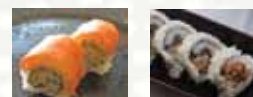

Wild Tiger Roll
crab cake, topped with wild salmon, avocado
$ 10.75

Caterpillar Roll
prawn tempura, avocado
$ 10.75

Rainbow Roll
crab cake, tuna, wild salmon, shrimp, tai, avocado
$ 10.75

Spider Roll
deep fried soft shell crab
$ 11.75